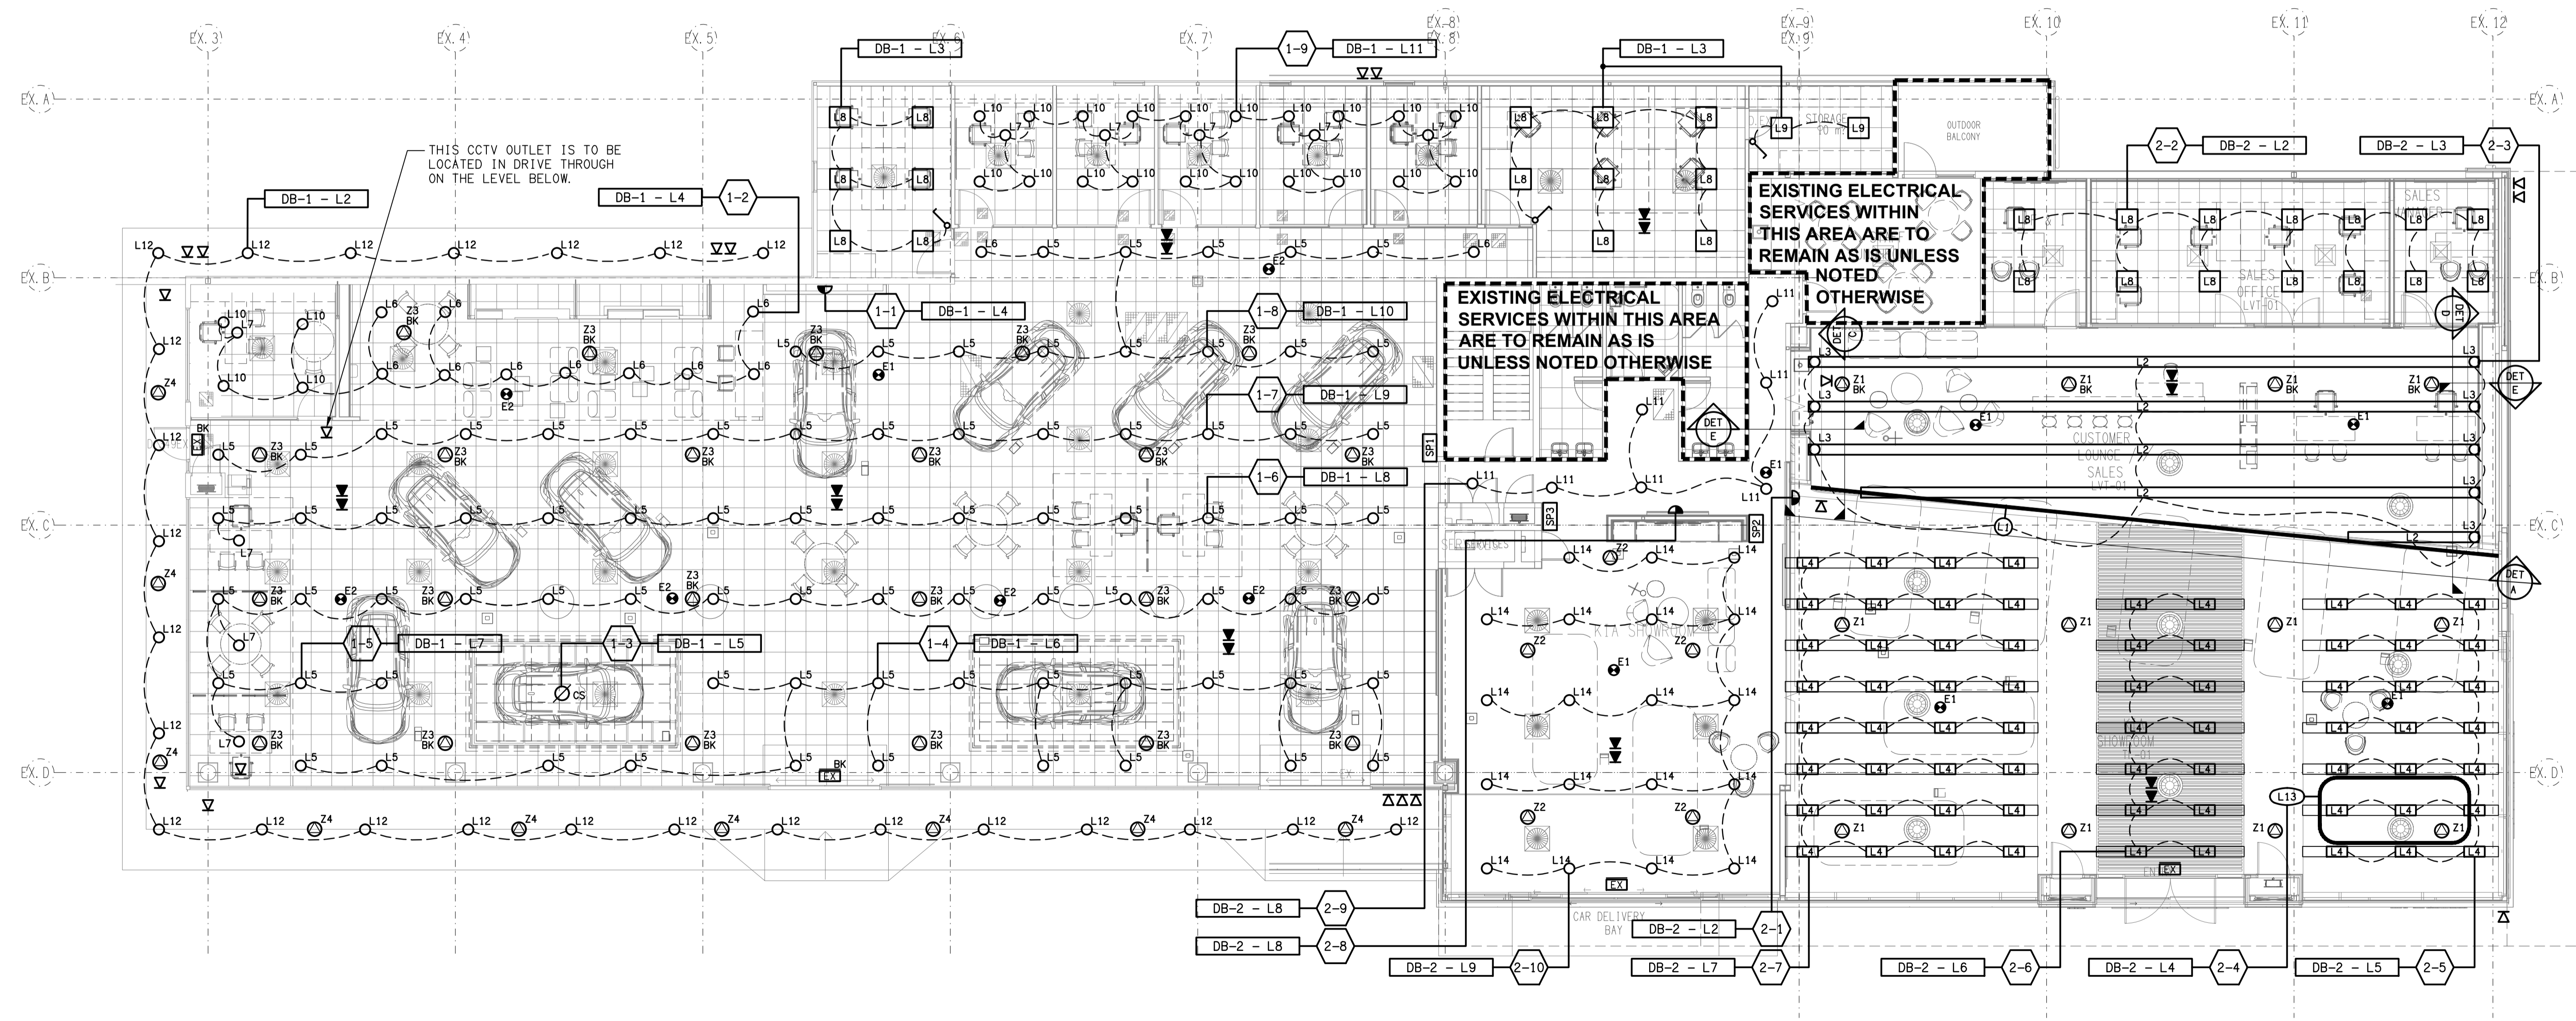

DETAIL C
L3 LIGHTING ELEVATION
SCALE 1:50

DETAIL D
L3 LIGHTING ELEVATION
SCALE 1:50

DETAIL E
L3 / L2 LIGHTING SECTION
SCALE 1:50

DETAIL A
L1 LIGHTING ELEVATION
SCALE 1:50

DETAIL B
L1 LIGHTING SECTION
SCALE 1:50

E	CONSTRUCTION	23/01/2025
REV.	DESCRIPTION:	DATE:
DRAWING: ELECTRICAL SERVICES REFLECTED CEILING PLANS		
SCALE: 1:100	AT A1	PROJECT NO: C3284a
		DRAWING NO: E04
		REVISION: E