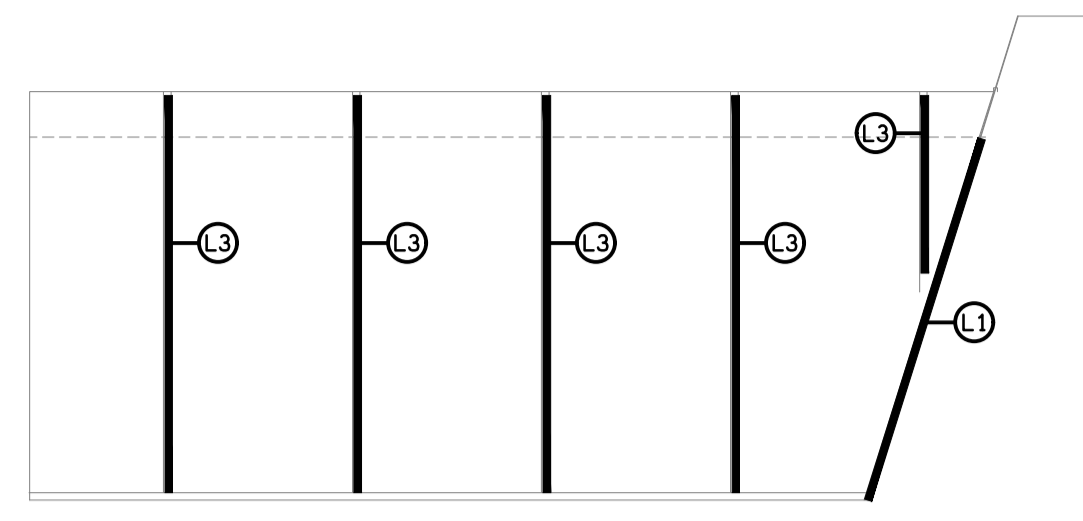

DETAIL C
L3 LIGHTING ELEVATION
SCALE 1:50

DETAIL D
L3 LIGHTING ELEVATION
SCALE 1:50

DETAIL E
L3 / L2 LIGHTING SECTION
SCALE 1:50

DETAIL A
L1 LIGHTING ELEVATION
SCALE 1:50

DETAIL B
L1 LIGHTING SECTION
SCALE 1:50

E	CONSTRUCTION	23/01/2025
REV.	DESCRIPTION:	DATE:
DRAWING: ELECTRICAL SERVICES REFLECTED CEILING PLANS		
SCALE: 1:100	AT A1	PROJECT NO: C3284a
		DRAWING NO: E04
		REVISION: E